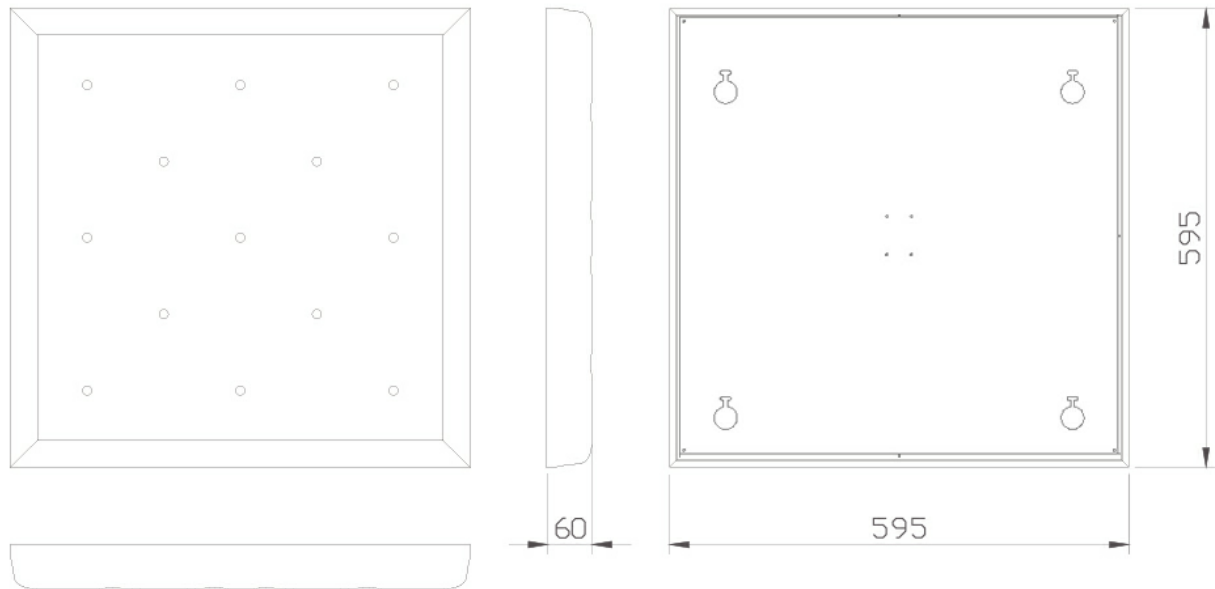

Add-ons

Disclaimer:

When using FixArt Tube on the ceiling, it is obligatory to use the FixArt Lock security device. This system guarantees a safe and precise installation.

Dimensions

FG - SF | 595x595x44mm

FG - WF | 595x595x44mm

Weight

1.97 Kg

3.04 Kg

Box

Quantity per box: 6

Dimensions: 645x405x655mm

Volume: 0.171m³

Weight: 14.0Kg