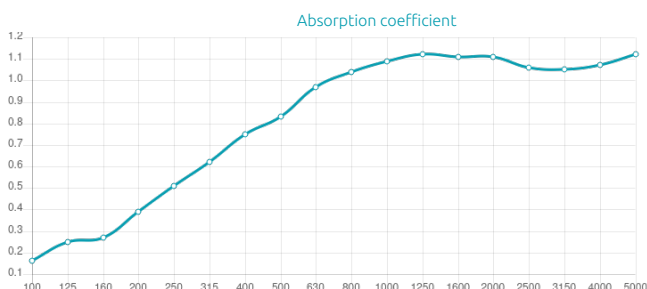

Performance

This product is available in the following Fire Rate:
FG | Furniture Grade

PRODUCT COMPOSITION:

1. Kamet | Suede Fabric Finish (FG)
2. -Suede Acoustic Fabric
   - Marine-grade Plywood Structural Frame
   - Calibrated Cell Acoustic Foam

1. Kamet | Weave Fabric Finish (FG)
2. Acoustic Weave Fabric*
   - Marine-grade Plywood Structural Frame
   - Calibrated Cell Acoustic Foam

* Weave Fabric

100% Polypropylene

Certified to the EU Ecolabel

Certified to Indoor Advantage™ Gold

EN 13501-1 - Class B, s2, d0

Light Fastness - 6 (ISO 105 - B02)

Fastness to Rubbing - Wet: 4, Dry: 4 (ISO 105 - X12)

Cleaning - Vacuum regularly, wipe with a damp cloth using a proprietary upholstery shampoo/soap. For deeper cleaning use bleach or alcohol.

Dimensions:

Kamet Absorber | 595x595x40mm

Integrated Fixing System